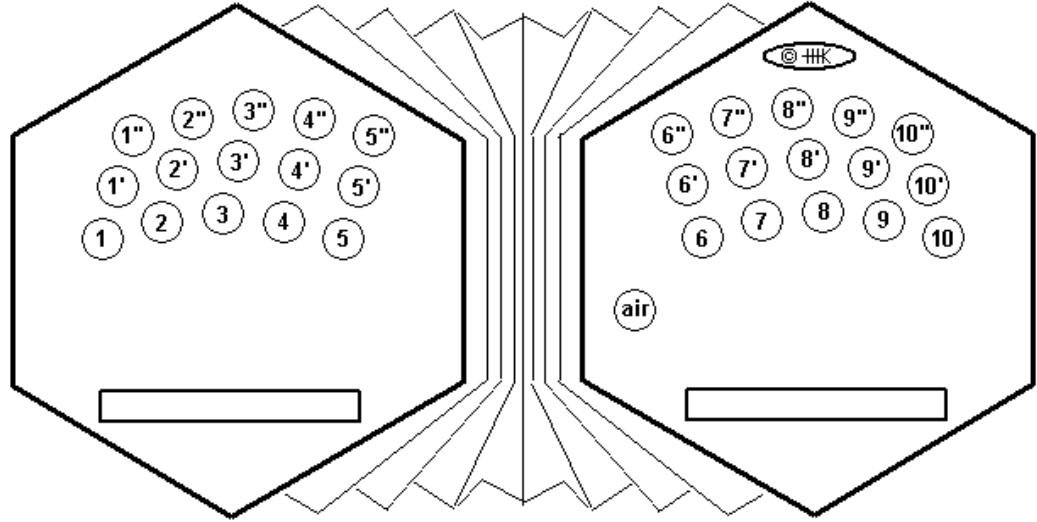

Tutor 1 (concept)

Avant-deux de la Mézière

traditional Frans

♩ = 360

push pull

5' 6' 7' 8' 8' 7' 7' 6' 6'

5' 6' 7' 8' 7' 6'

push pull

6' 6' 5' 5' 5' 6' 6' 6' 7' 7' 6'

6' 5' 5' 6' 5' 5' 6' 6' 7' 7'

push pull

6' 6' 5' 5' 5' 6' 6' 6' 7' 6' 6'

6' 5' 5' 6' 5' 5' 6' 6' 7' 6'