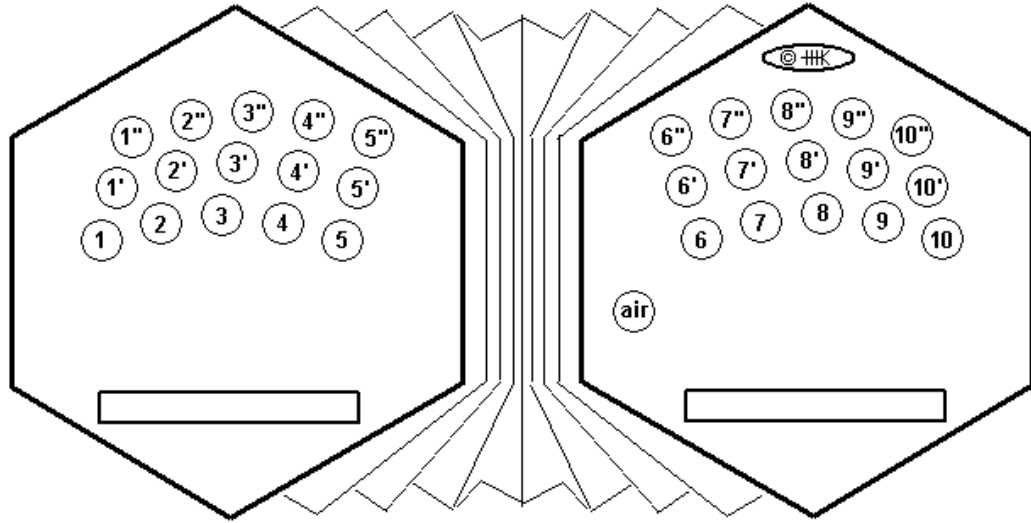

Tutor 1 (concept)

Drops of Brandy

trad. Irish

G G G G G Am G G G C D Am

push 5 4 3 4 4 3 4 5 4 3 4 5 4 3 4 4 3 4 4 4 4

pull 4 4 4 6' 3 4 4 6' 4 3 4 6' 3

G G G G G Am G G G C D Am

push 3 4 5 6 5 4 6 5 4 3 4 5 6 5 4 3 4 5 6 5 4 4

pull 4 6' 3 4 6' 4 3 4 6' 3

Rhythm: Slip Jig

Notes: combines well with the Butterfly