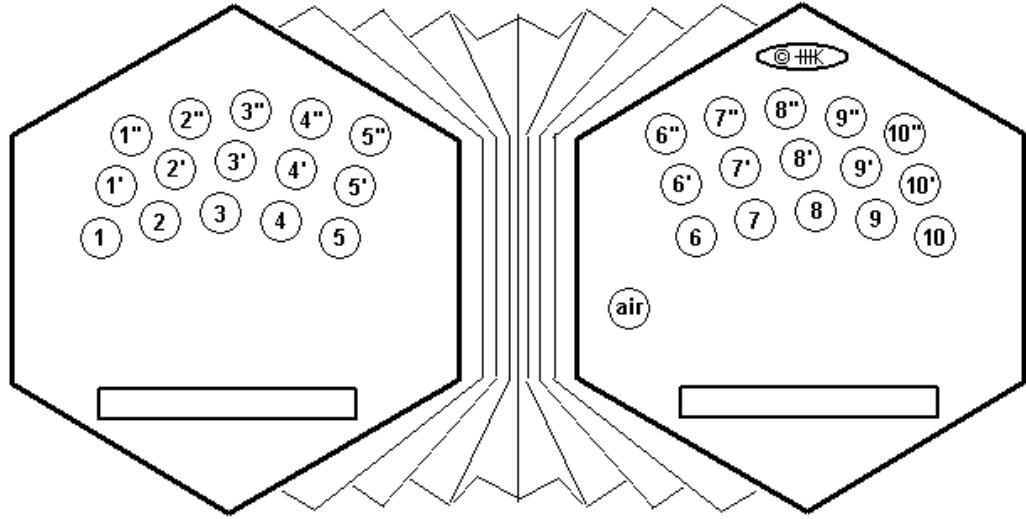

Tutor 1 (concept)

The Butterfly

E Minor / Traditional

Em D Em D Em D G D

push pull 4 4' 3 4' 4 4' 3 4' 4' 2 4 4' 3 4' 4 5 5 4 2

Em D Em G D

push pull 4 5 6 4 5 6 5 4 3 4 5 6 7 7 5 4 3

Em D Em G D

push pull 4 4 3 3 4 4 4 5 4 3 4 4 3 3 4 5 6 5 4 3

Rhythm: Slip Jig
Discography: (Bothy Band: 1975)