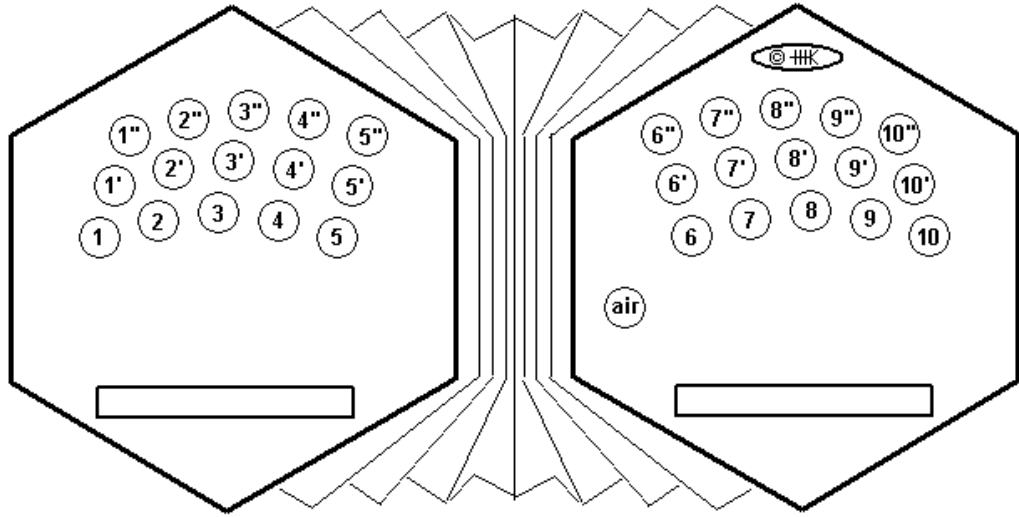

Tutor 1 (concept)

Planxty Irwin

Turlough Carolan

♩ = 300

push pull 5 6 6 5 4 3 4 5 3 5
6 5 6 4 3 4 3 4 2 3

push pull 6 6 5 4 3 4 5 3 3
6 5 6 4 3 4 3 4 2

push pull 5 6 6 6 7 5 7 7 6 6 6 5 5 6
7 6 7 7 6 7 6 7 6 5 5 6

push pull 6 6 5 4 3 4 3 4 5 3 3
6 5 6 4 3 4 3 4 2